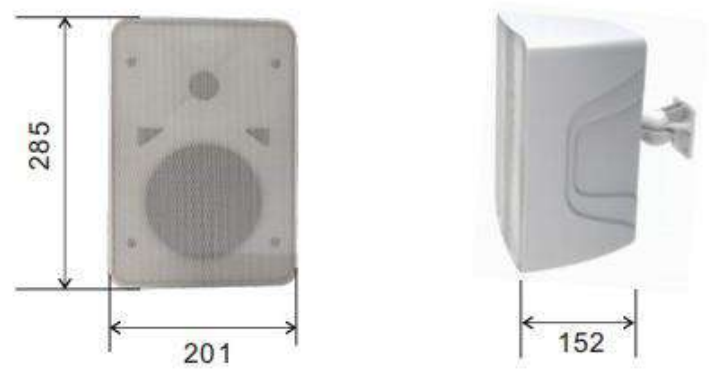

Specifications

Model	DSP640L	DSP640T	DSP640S
Rated Power	40W		
Driver Units	6.5" × 1, 1" × 1		
Power Taps	-	-	40W/20W/10W/5W/ 8Ω
Sensitivity	90dB ± 2dB		
Frequency Response (-10dB)	70-20KHz		
Coverage Angle (1kHz/-6dB)	140°		
Input	8Ω	100V	125Ω/250Ω/500Ω/1k Ω/2kΩ/8Ω
Dimension (W*H*D)	201 × 285 × 152mm		
Weight	3.02kg	3.52kg	
Color	Black/White		

Product Information