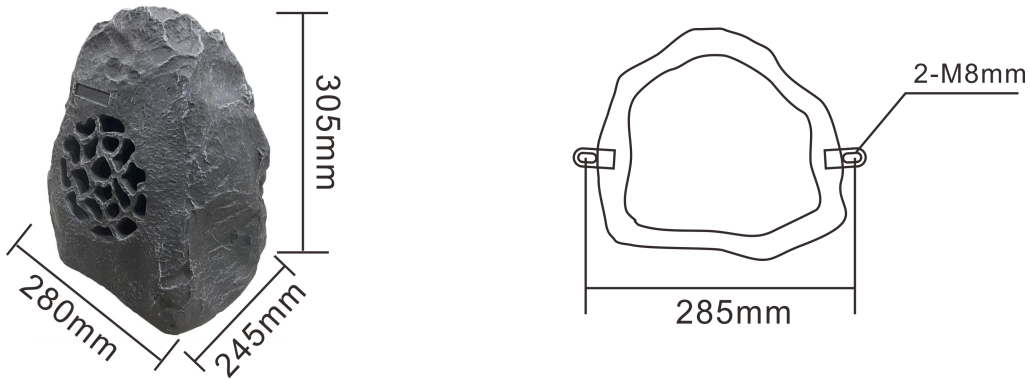

Installation Methods

Note: Due to the construction environment and product characteristics, the above is for reference only. Please check the actual product before construction.