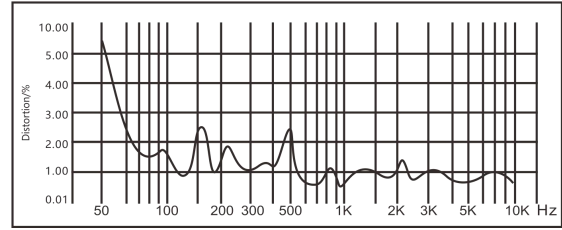

Features

- Rock-shape appearance, suitable to schools, parks, squares and lawns.
- About 4.1kg in weight, made of high-quality resin, with high mechanical strength, no deformation, no fading.
- With multiple power terminals, with rated power of 20W, featuring flexible wiring, suitable for various occasions.
- Working voltage: 70V/100V; sensitivity: 87±2dB; MAX. SPL.: 100±2dB; wide effective frequency: up to 100Hz-16kHz.
- Adopt waterproof unit, with long service life, clear and bright sound.

Specifications

Model	DSP688
Rated Power (RMS)	20W
Working Voltage	70V/100V
Sensitivity (1m, 1W)	87dB±2dB
MAX. SPL. (1m)	100dB±2dB
Frequency Response	100Hz-16kHz
Dimensions (H×W×D)	∅305×280×245mm
Weight	4.1kg

Product Information

Frequency Response

(dB SPL, 1W, 1m)

Distortion

(THD < 5% 1W, 1m, 200Hz-10kHz)

Installation Methods

Note: Due to the construction environment and product characteristics, the above is for reference only. Please check the actual product before construction.