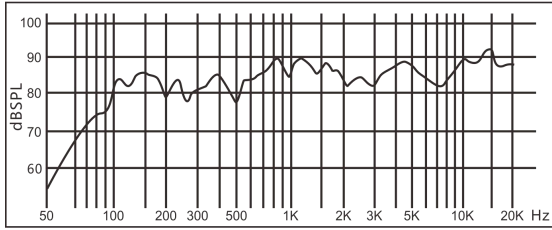

Product Information

Frequency Response

(dB SPL, 1W, 1m)