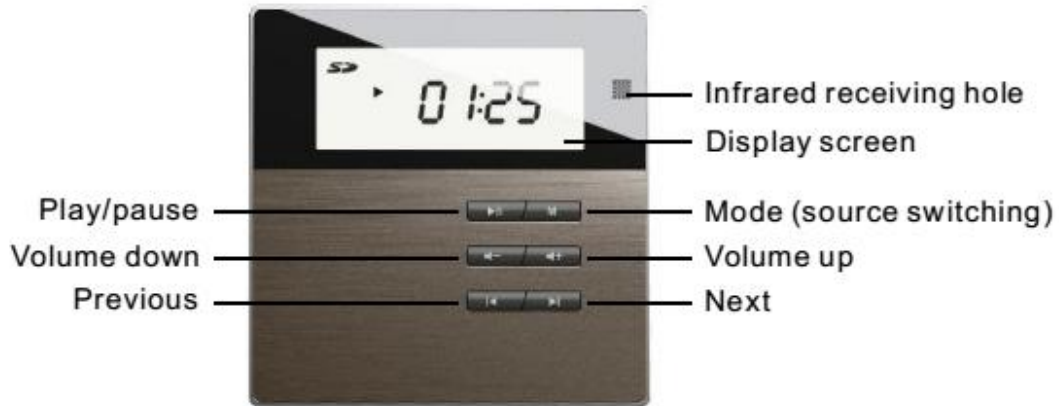

DM835 Smart Music Player with Amplifier

Features

- Standard 86 box, luxurious appearance design with LED screen
- Built-in 2x10 W high efficient amplifier @ 8Ω
- Music source: USB, Micro SD, Bluetooth and FM, 2 AUX inputs
- Can store 20 radio channels, support automatic and manual search
- Wide Freq. Response 20Hz~20kHz for excellent music effect
- Support common music format as MP3, WMA, WAV, FLAC, etc.
- With remote controller for convenient use

Description

DM835 is a convenient and efficient home music control center. It has black and white colors, with luxurious appearance design, pure and noble. It has abundant audio sources, including FM, SD, BT, USB, AUX1, AUX2, can realize quick and convenient play. The speaker outputs are 8 ohms low-impedance outputs and the frequency response is 20Hz-20 kHz. Supports FM radio, and it can store 20 channels. The audio formats include MP3, WMA, WAV, FLAC and so on. It support infrared remote controller, and has a LED display screen. You can see that the time, the title and the total number of songs on the screen. You also can control the volume, working state by buttons and remote control.

It is very suitable for offices, restaurants, shops, bedroom, etc.

Panel Introduction

Dimension

Remote Controller

1. Standby switch
2. Mode selection
3. Mute
4. Voice mode selection
5. Menu
6. Play control area
7. Play mode selection
8. Number key area

Specification

Model:	DM835
Output Power	2 x10W
Impedance:	8Ω
Harmonic distortion	≤0.03% (1kHz,1W,8Ω)
The ratio of signal to noise	> 81dB
Frequency response	20Hz -20kHz
Memory card capacity	128MB-32GB
Audio format	MP3, WMA, WAV, FLAC, etc.
Bluetooth	BT2.1+EDR
Power supply	AC 100-240V/50-60Hz
Product dimension	86*86*38MM (L*W*H)