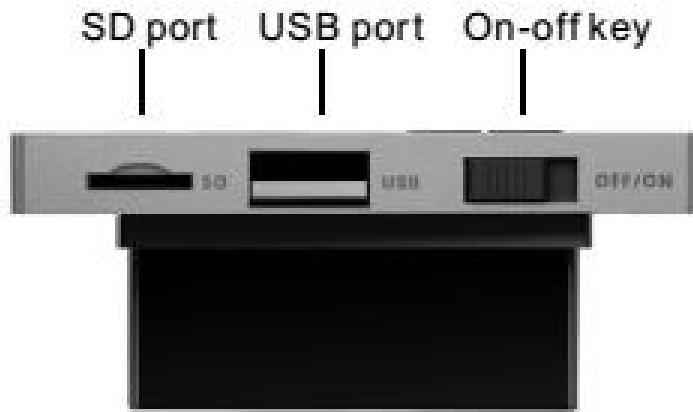

DM835 Smart Music Player with Amplifier

Features

- Standard 86 box, luxurious appearance design with LED screen
- Built-in 2x10 W high efficient amplifier @ 8Ω
- Music source: USB, Micro SD, Bluetooth and FM, 2 AUX inputs
- Can store 20 radio channels, support automatic and manual search
- Wide Freq. Response 20Hz~20kHz for excellent music effect
- Support common music format as MP3, WMA, WAV, FLAC, etc.
- With remote controller for convenient use

Description

DM835 is a convenient and efficient home music control center. It has black and white colors, with luxurious appearance design, pure and noble. It has abundant audio sources, including FM, SD, BT, USB, AUX1, AUX2, can realize quick and convenient play. The speaker outputs are 8 ohms low-impedance outputs and the frequency response is 20Hz-20 kHz. Supports FM radio, and it can store 20 channels. The audio formats include MP3, WMA, WAV, FLAC and so on. It support infrared remote controller, and has a LED display screen. You can see that the time, the title and the total number of songs on the screen. You also can control the volume, working state by buttons and remote control.

It is very suitable for offices, restaurants, shops, bedroom, etc.

Panel Introduction

Dimension

Remote Controller

1. Standby switch
2. Mode selection
3. Mute
4. Voice mode selection
5. Menu
6. Play control area
7. Play mode selection
8. Number key area

Specification

Model:	DM835
Output Power	2 x10W
Impedance:	8Ω
Harmonic distortion	≤0.03% (1kHz,1W,8Ω)
The ratio of signal to noise	> 81dB
Frequency response	20Hz -20kHz
Memory card capacity	128MB-32GB
Audio format	MP3, WMA, WAV, FLAC, etc.
Bluetooth	BT2.1+EDR
Power supply	AC 100-240V/50-60Hz
Product dimension	86*86*38MM (L*W*H)