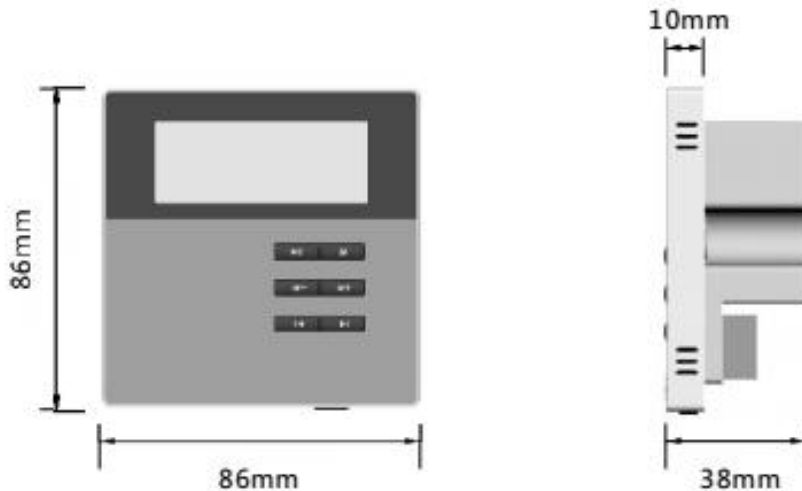

Description

DM835 is a convenient and efficient home music control center. It has black and white colors, with luxurious appearance design, pure and noble. It has abundant audio sources, including FM, SD, BT, USB, AUX1, AUX2, can realize quick and convenient play. The speaker outputs are 8 ohms low-impedance outputs and the frequency response is 20Hz-20 kHz. Supports FM radio, and it can store 20 channels. The audio formats include MP3, WMA, WAV, FLAC and so on. It support infrared remote controller, and has a LED display screen. You can see that the time, the title and the total number of songs on the screen. You also can control the volume, working state by buttons and remote control.

It is very suitable for offices, restaurants, shops, bedroom, etc.

Panel Introduction

Dimension

Remote Controller

1. Standby switch
2. Mode selection
3. Mute
4. Voice mode selection
5. Menu
6. Play control area
7. Play mode selection
8. Number key area

Specification

Model:	DM835
Output Power	2 x10W
Impedance:	8Ω
Harmonic distortion	≤0.03% (1kHz,1W,8Ω)
The ratio of signal to noise	> 81dB
Frequency response	20Hz -20kHz
Memory card capacity	128MB-32GB
Audio format	MP3, WMA, WAV, FLAC, etc.
Bluetooth	BT2.1+EDR
Power supply	AC 100-240V/50-60Hz
Product dimension	86*86*38MM (L*W*H)