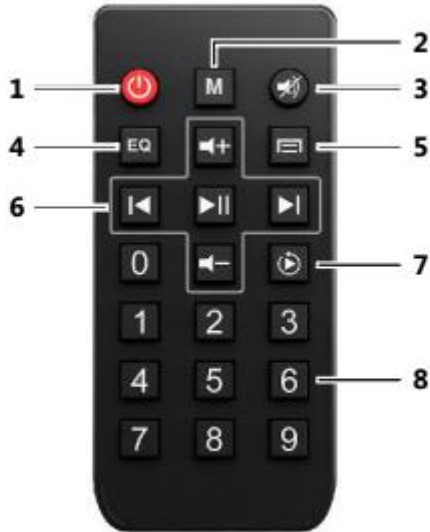

DM835 Smart Music Player with Amplifier

Features

- Standard 86 box, luxurious appearance design with LED screen
- Built-in 2x10 W high efficient amplifier @ 8Ω
- Music source: USB, Micro SD, Bluetooth and FM, 2 AUX inputs
- Can store 20 radio channels, support automatic and manual search
- Wide Freq. Response 20Hz~20kHz for excellent music effect
- Support common music format as MP3, WMA, WAV, FLAC, etc.
- With remote controller for convenient use

Description

DM835 is a convenient and efficient home music control center. It has black and white colors, with luxurious appearance design, pure and noble. It has abundant audio sources, including FM, SD, BT, USB, AUX1, AUX2, can realize quick and convenient play. The speaker outputs are 8 ohms low-impedance outputs and the frequency response is 20Hz-20 kHz. Supports FM radio, and it can store 20 channels. The audio formats include MP3, WMA, WAV, FLAC and so on. It support infrared remote controller, and has a LED display screen. You can see that the time, the title and the total number of songs on the screen. You also can control the volume, working state by buttons and remote control.

It is very suitable for offices, restaurants, shops, bedroom, etc.

Panel Introduction

Dimension

Remote Controller

1. Standby switch
2. Mode selection
3. Mute
4. Voice mode selection
5. Menu
6. Play control area
7. Play mode selection
8. Number key area

Specification

Model:	DM835
Output Power	2 x10W
Impedance:	8Ω
Harmonic distortion	≤0.03% (1kHz,1W,8Ω)
The ratio of signal to noise	> 81dB
Frequency response	20Hz -20kHz
Memory card capacity	128MB-32GB
Audio format	MP3, WMA, WAV, FLAC, etc.
Bluetooth	BT2.1+EDR
Power supply	AC 100-240V/50-60Hz
Product dimension	86*86*38MM (L*W*H)