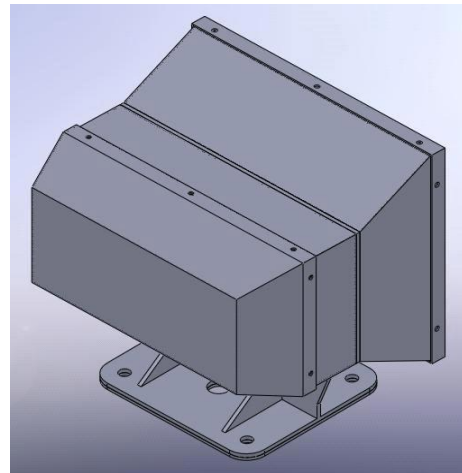

### *Features*

- Rated power: 200W
- Max SPL: 134dB
- All-weather outdoor design

## *Specification*

Item	WJ-12
Rated power	200W
Sensitivity	110dB@1m/w
Max SPL	133dB@1m
Active frequency range	500Hz~5kHz
STIPA value	0.7@100m
Direction angle	Horizontal 80° × Vertical 90°
Net weight	12kg
Size(L×W×H)	280×270×220 mm