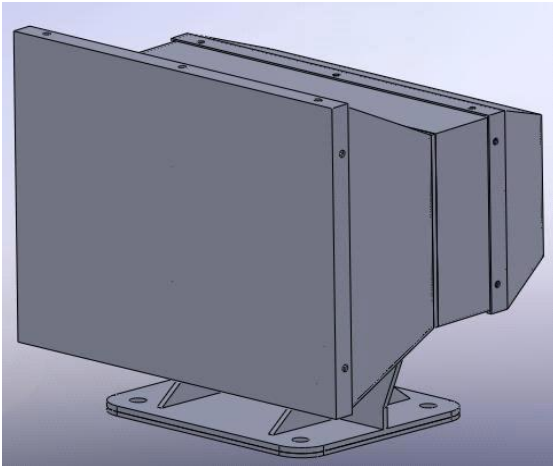

### *Features*

- Rated power: 200W
- Max SPL: 134dB
- All-weather outdoor design

## *Specification*

Item	WJ-12
Rated power	200W
Sensitivity	110dB@1m/w
Max SPL	133dB@1m
Active frequency range	500Hz~5kHz
STIPA value	0.7@100m
Direction angle	Horizontal 80° × Vertical 90°
Net weight	12kg
Size(L×W×H)	280×270×220 mm